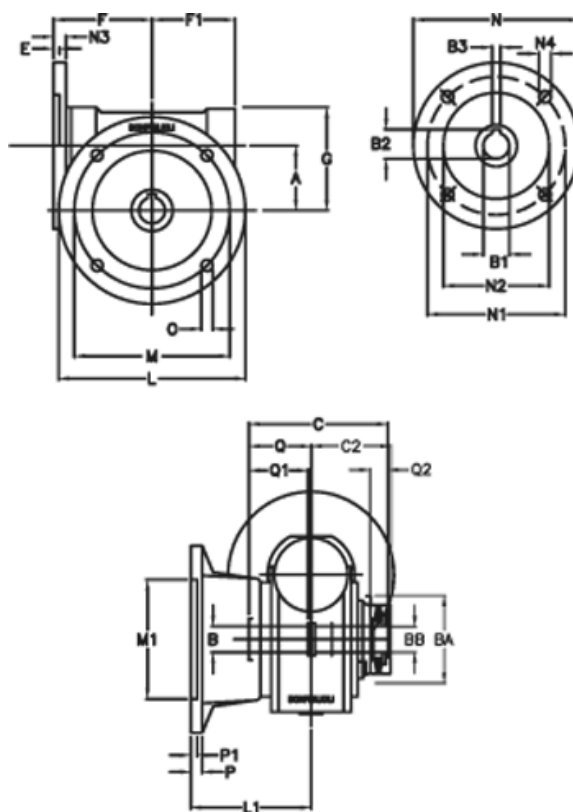

Article number: 390204902443336

Description: Worm Gear with Torque Limiter  
VF 49-L2-F-24 P80B14

## Measures

a = 49.50	C2 = 63,5	m = 90	P = 12
B = 25	Description = VF 49F-xx-80B14	M1 = 70	P1 = 10
B1 E7 = 19	E = 3.0	N = 120	Q = 51.0
B2 = 21.8	F = 70	N1 = 100	Q1 = 41
B3 H9 = 6	F1 = 63	N2 = 80	Q2 = 15
BA = 63	g = 80	N3 = 10.0	
BB H7 = 14	L = 125	N4 = 7.0	
C = 105	L1 = 85.5	O = 10.5	